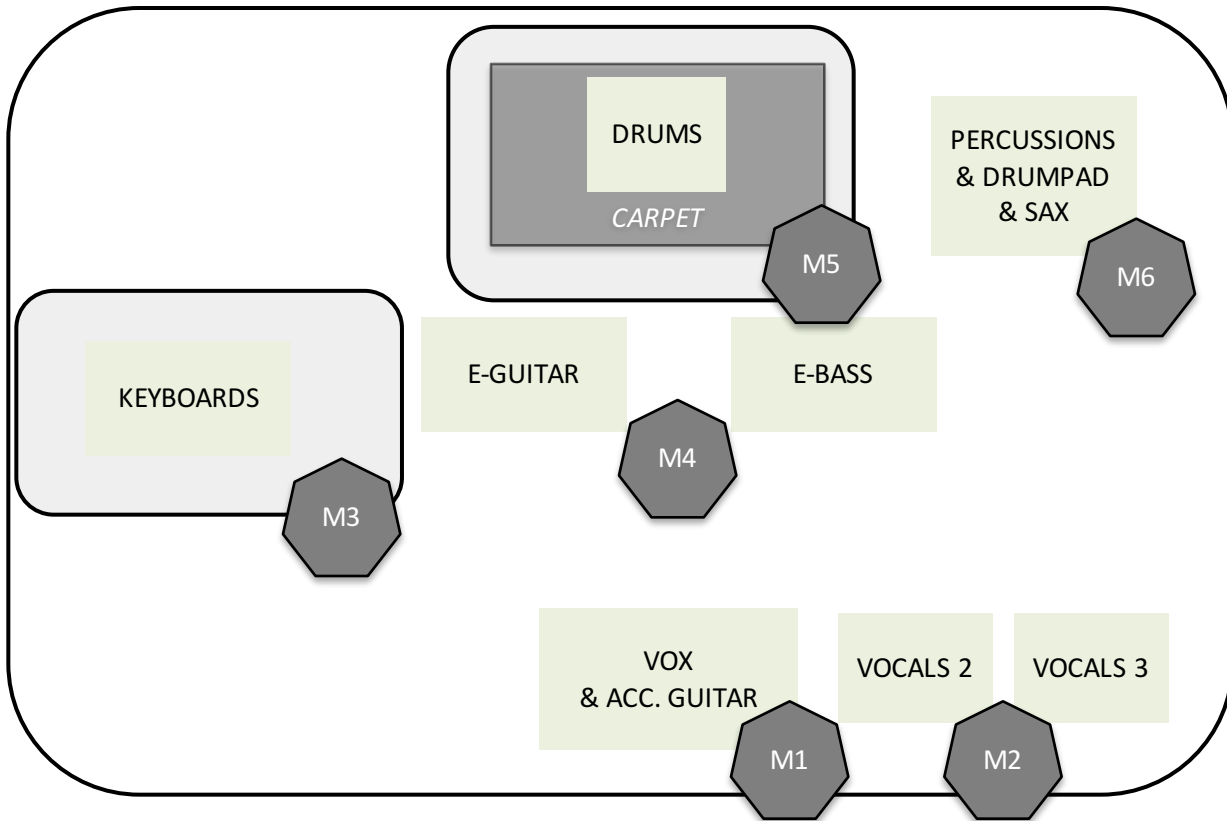

## Stagerider and Channel-List

- Soundtech.: We will NOT be accompanied by a Soundengineer!  
Crew: 6-8 persons  
Stagesize & PA: Appropriate to the venue size  
Riser: If available  
Monitors: At least 4 channels and 6 wedges  
Specials: Please provide a Drumcarpet or contact us - Thank you!

## Stagerider and Channel-List

Channel	Name	Example Mic
1	Kick in	Mic PZM
(2)	Kick out	D112
3	Snare 1 Top	SM/Beta57
4	Snare 1 Bottom	E604
5	Snare 2 Top	SM/Beta57
6	Snare 2 Bottom	E604
7	HiHat	SDC
8	Timbales	Mic
9	Floortom	E604
10	OH L	SDC
11	OH R	SDC
12	Bass	XLR Out Amp
13	E-Guitar	SM57
14	Keyboard L	DI
15	Keyboard R	DI
16	Accoustic Guitar	Active DI
17	Leadvocal 1	SM/Beta58
18	Vocals 2	SM/Beta58
19	Vocals 3	SM/Beta58
20	Perc Pad L	DI
21	Perc Pad R	DI
22	Perc 1	SM/Beta57
23	Sax	SM/Beta57